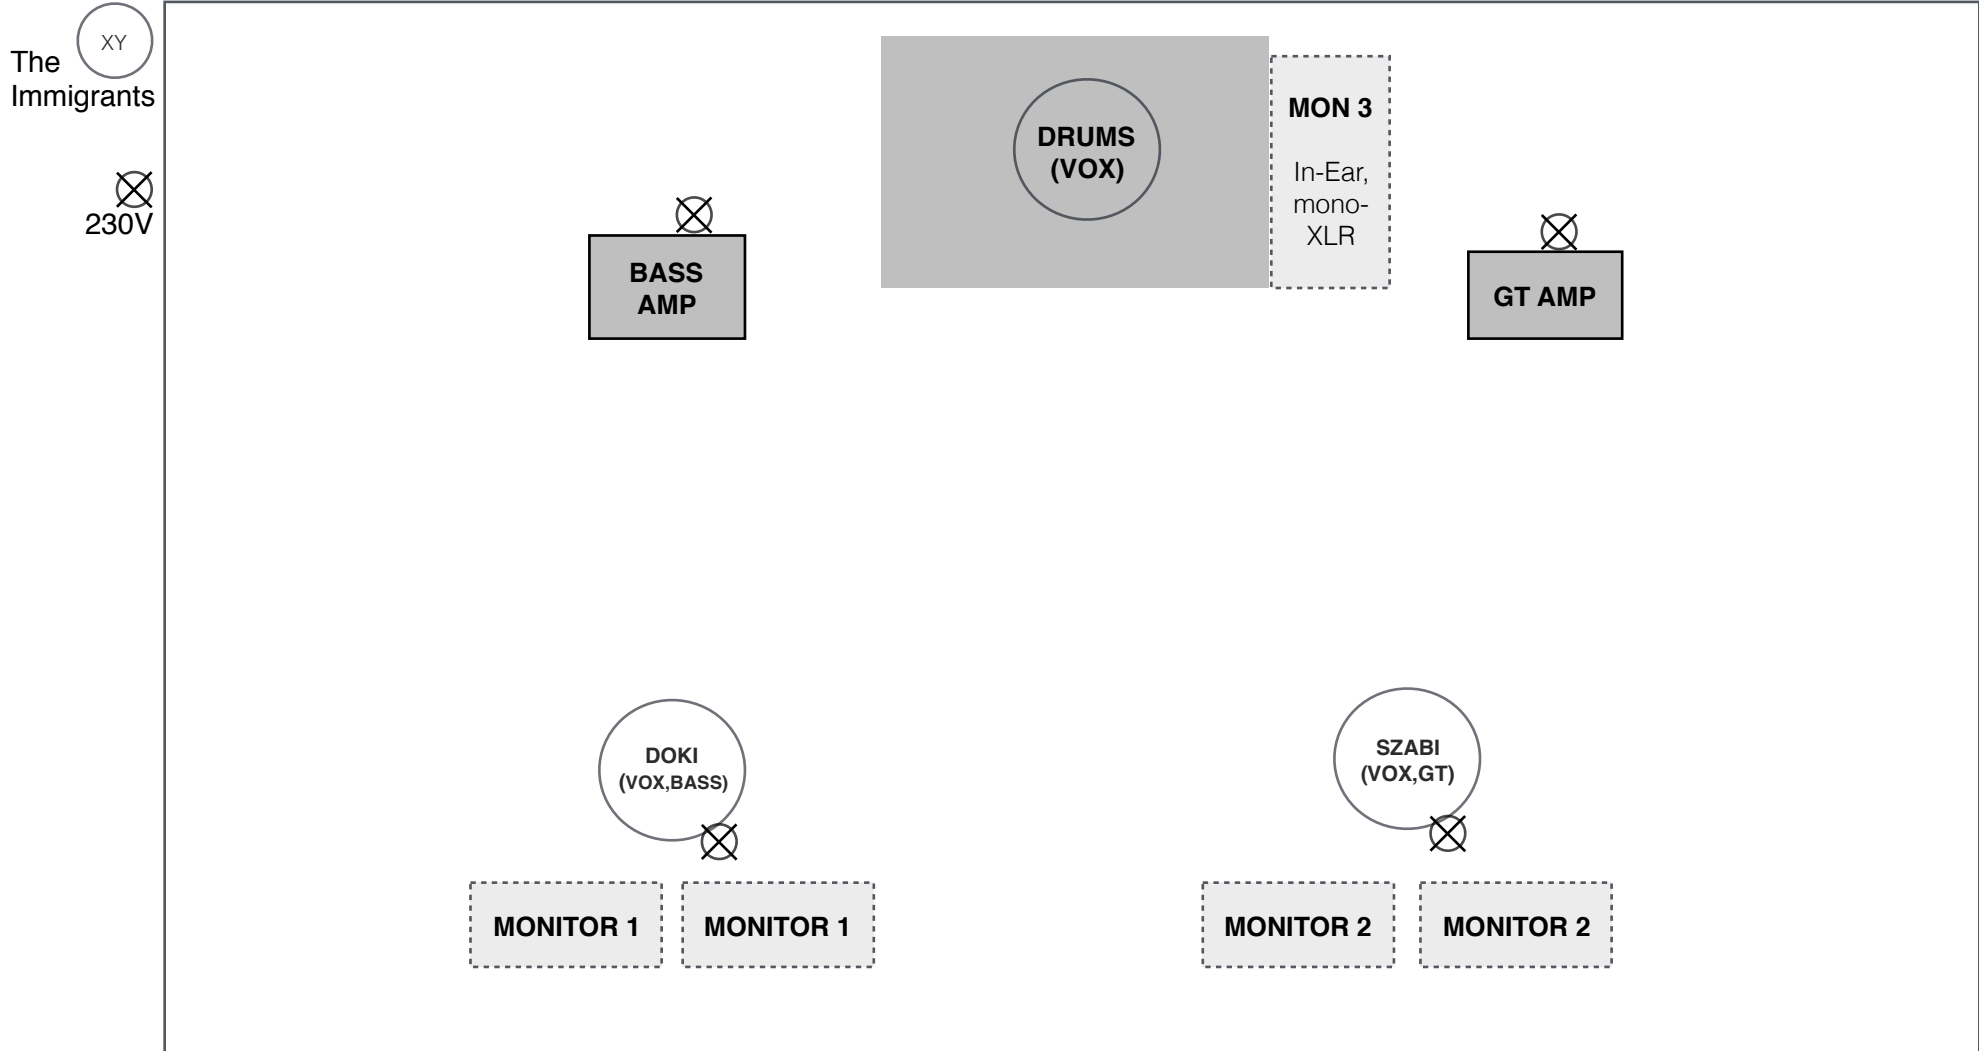

The Immigrants – Stage Plan

The Immigrants – Input List

1	2	3	4	5	6	7	8	9	10	11	12
BD	SD top	SD bottom	HH	T1(rack)	T2 (floor)	OH L	OH R	BASS	GUITAR	VOX KAKAS (Drums)	VOX SZABI (GT)
mic	mic	mic	mic	mic	mic	mic	mic	D.I.	mic (sm57)	sm58/beta58	sm58/beta58
gate, comp	comp, rev	comp	comp, rev	gate*, comp, rev	gate*, comp, rev	comp, rev	comp, rev	comp	comp*	comp, rev	comp, rev
13	14	15	16	17	18	19	20	21	22	23	24
VOX DOKI (BASS)											
sm58/beta58											
comp, rev, dly											

FX:

reverb #1: large hall (on vocals)
 reverb #2: medium plate (on drums)
 delay: tap-delay (lead vocal only)